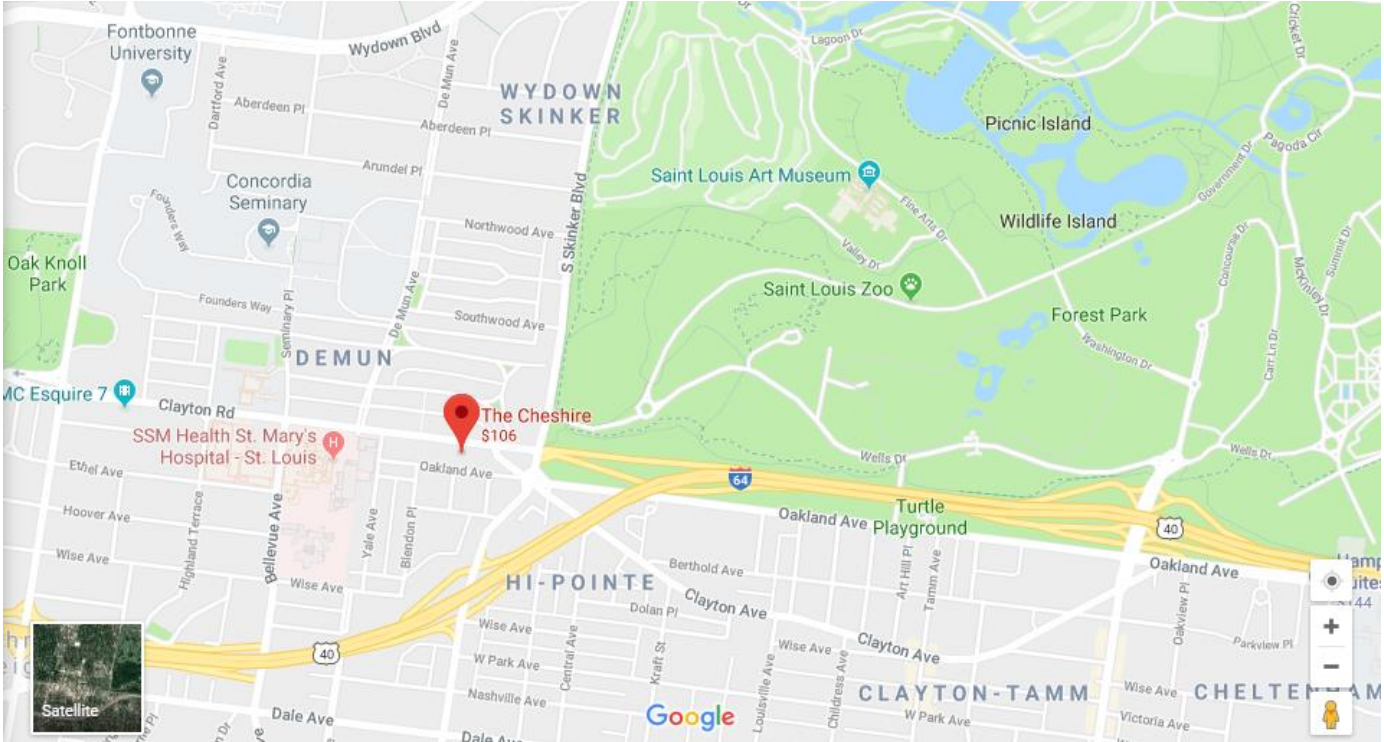

## Directions to **The Cheshire Inn** - 6300 Clayton Rd

- HEADING EAST**
1. Merge onto I-64 E
  2. Take exit 33C for McCausland Ave
  3. Turn left onto McCausland Ave
  4. Turn left onto Skinker Blvd
  5. Turn left onto Clayton Rd
  6. Destination will be on the left

- HEADING WEST**
1. Merge onto I-64 W
  2. Take exit 34A for Clayton Rd/Sinker Blvd
  3. Continue onto Clayton Rd
  4. Destination will be on the left